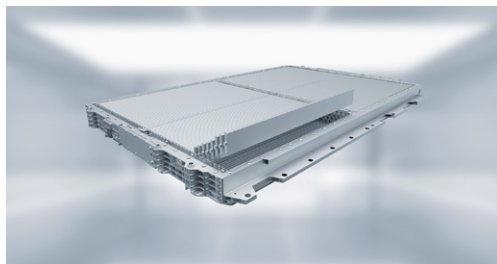

Ultra-Safe Patented Blade Battery Technology