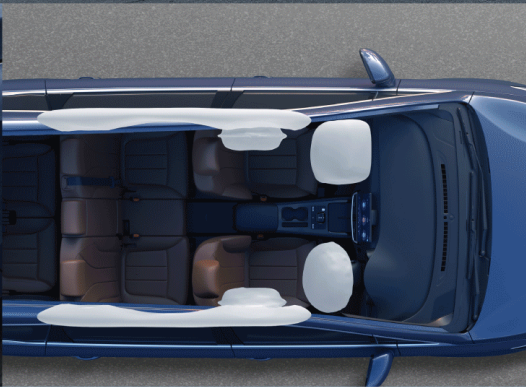

*Green Living,
Clean Breathing*

Sleek Diamond LED Headlights

6-Shield Airbag System

17-inch Star-Like Alloy Wheels

Comfort In Every Detail,
Intelligence In Every Feature.

Spacious Interior For
Family Comfort