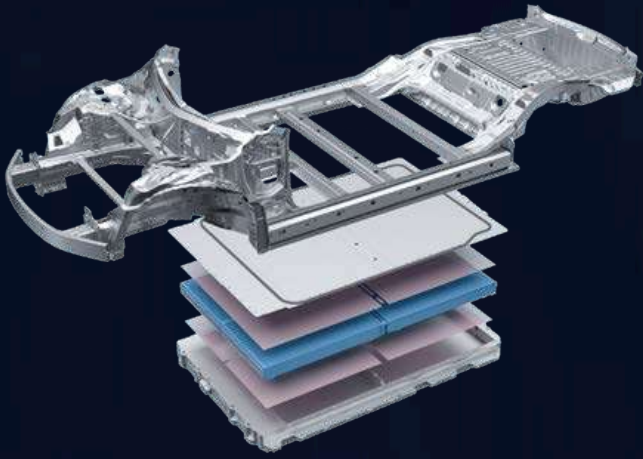

## Intelligent e-Platform 3.0

BYD's most advanced EV system, integrates BYD's Blade Battery and 8-in-1 Powertrain, achieving 89% efficiency and exceptional stability. With a Wide Temperature Heat Pump System and CTB technology, it ensures superior safety, handling, and a luxury vehicle grade torsional rigidity of 40,500 N.m/°.

## BYD iTAC Technology

Featuring high-end suspension (Double Wishbone + Multi-Link) and iTAC (Intelligence Torque Adaptation Control). iTAC intelligently allocates drive torque, minimizing skidding and enhancing safety. This advanced system also elevates handling comfort, ensuring a smooth and secure driving experience.

#### Ultra Strength

Withstood a 50-ton truck rolling over it, highlighting its durability