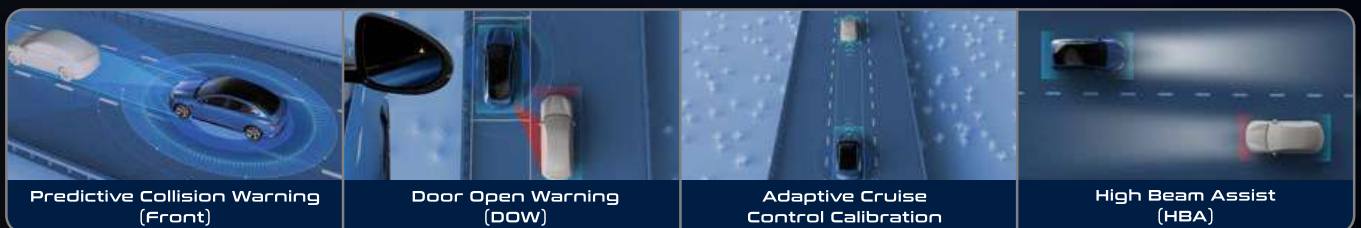

## The Electric Performance SUV

BYD SEALION 7 embodies a bold vision of electric mobility with its sleek lines and commanding stance. Every detail, from the fluid design to the thoughtfully spacious interior, is designed to elevate the driving experience. Merging cutting-edge technology with a refined sense of style, the BYD SEALION 7 delivers not just performance, but an unmatched journey that redefines what an electric SUV can be.

Premium Quilted Seating

Advanced Center Console w/ Wireless Charging Pad

Ultra Wide Panoramic Sunroof

## BYD ADVANCED DRIVER ASSISTANCE SYSTEMS (ADAS)

Predictive Collision Warning (Front)

Door Open Warning (DOW)

Adaptive Cruise Control Calibration

High Beam Assist (HBA)

BYD ADAS (Advanced Driver Assistance Systems) is a sophisticated suite of safety technologies utilizing advanced sensors and intelligent algorithms to enhance driver awareness and mitigate risks on the road.